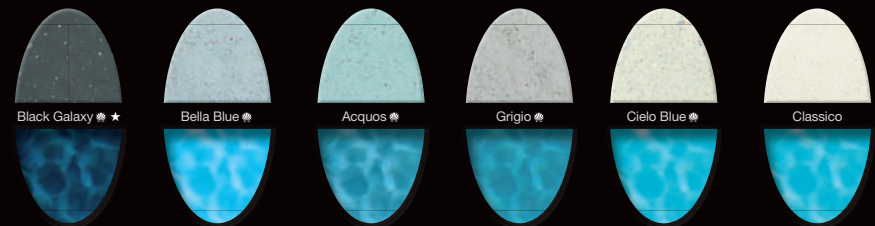

# 3 distinctive textures. 40 brilliant colors. One great finish.

## PebbleTec® ENDURING NATURAL ELEGANCE™

Pebble Tec® brand pool finishes deliver an elegant, long-lasting beauty combined with resilience and durability. This original pebble finish is made up of naturally polished pebbles creating a texture that has a slightly bumpy feel with a non-slip surface. Its unique characteristics allow a pool to blend with landscaping and water features creating the most natural pool imaginable.

## PebbleSheen® ENDURING REFINED ELEGANCE

Pebble Sheen® brand pool finishes provide the natural beauty and durability of original Pebble Tec, combined with a smoother texture. Pebble Sheen pool interiors are lightly buffed to create a luxuriously refined feel with the look of rich granite.

★ **Star Dust** Brilliant pulses of light dazzle the eye in an already stunning pool finish. Witness the reflection of the sun's rays giving off eruptive bursts of luminosity and evening lights exuded energy like stars in the night sky. Star Dust is currently only available in Black Galaxy Pebble Fina.