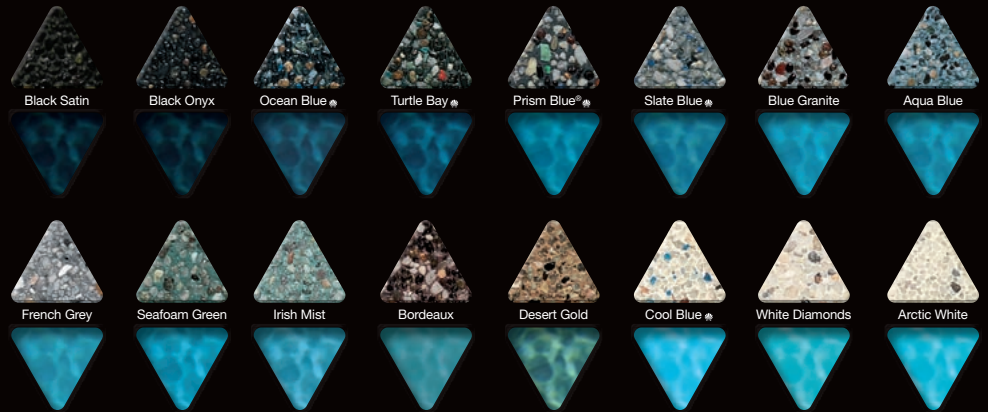

PebbleSheen® ENDURING REFINED ELEGANCE

Pebble Sheen® brand pool finishes provide the natural beauty and durability of original Pebble Tec, combined with a smoother texture. Pebble Sheen pool interiors are lightly buffed to create a luxuriously refined feel with the look of rich granite.