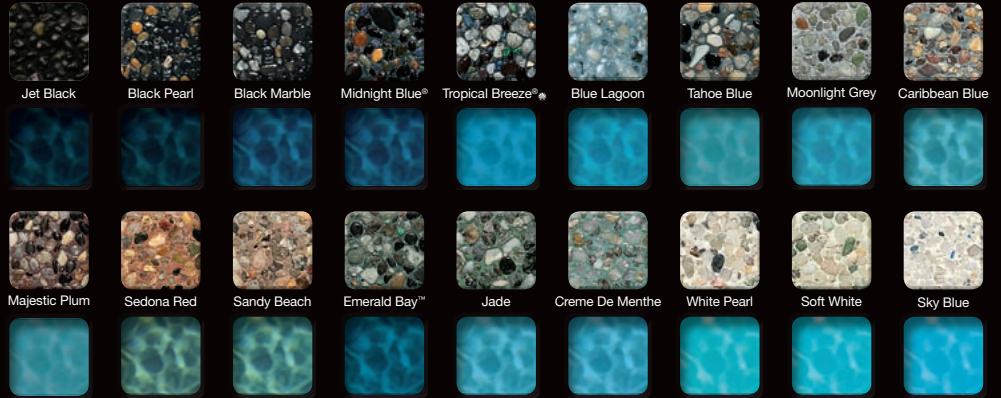

3 distinctive textures. 40 brilliant colors. One great finish.

PebbleTec® ENDURING NATURAL ELEGANCE™

Pebble Tec® brand pool finishes deliver an elegant, long-lasting beauty combined with resilience and durability. This original pebble finish is made up of naturally polished pebbles creating a texture that has a slightly bumpy feel with a non-slip surface. Its unique characteristics allow a pool to blend with landscaping and water features creating the most natural pool imaginable.